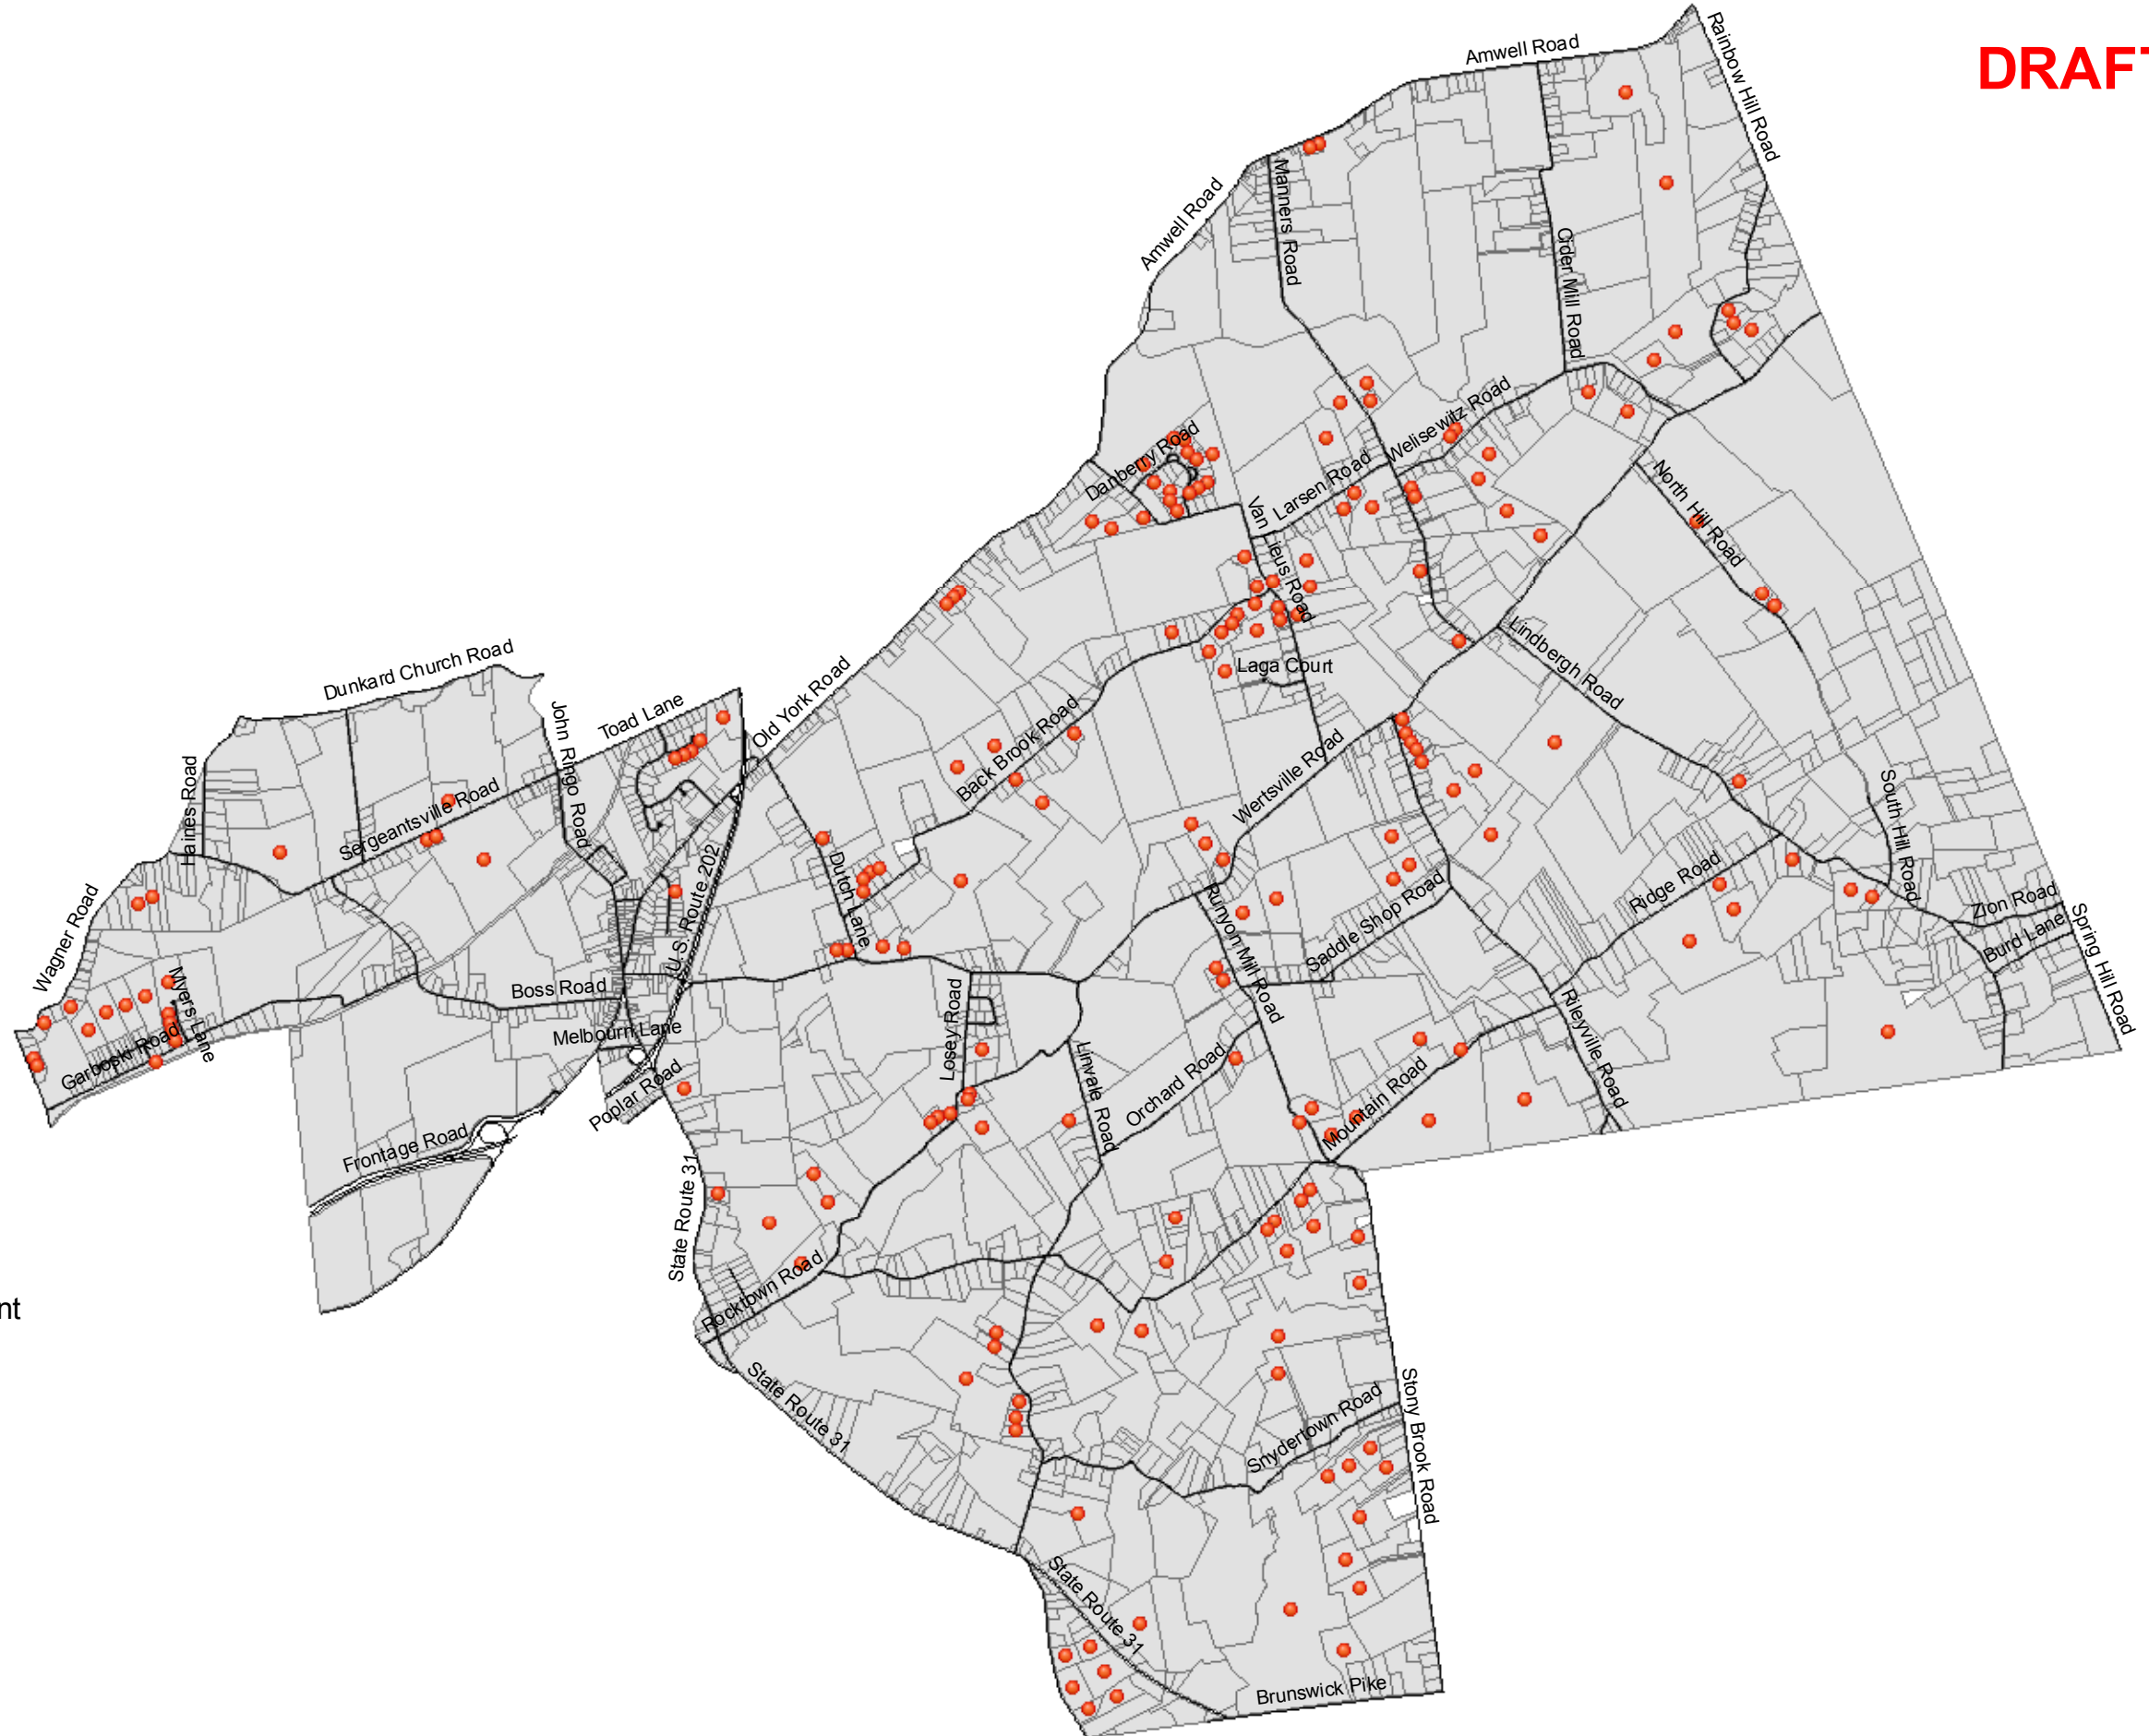

# Easements

East Amwell Township  
Hunterdon County, New Jersey  
May 2009

**DRAFT**

## Legend

### Conservation Easement

-  Parcel with Conservation Easement
-  Parcel
-  Road

**Data Sources:**  
Hunterdon County Division of GIS  
Hunterdon County Planning Board  
Banisch Associates, Inc.