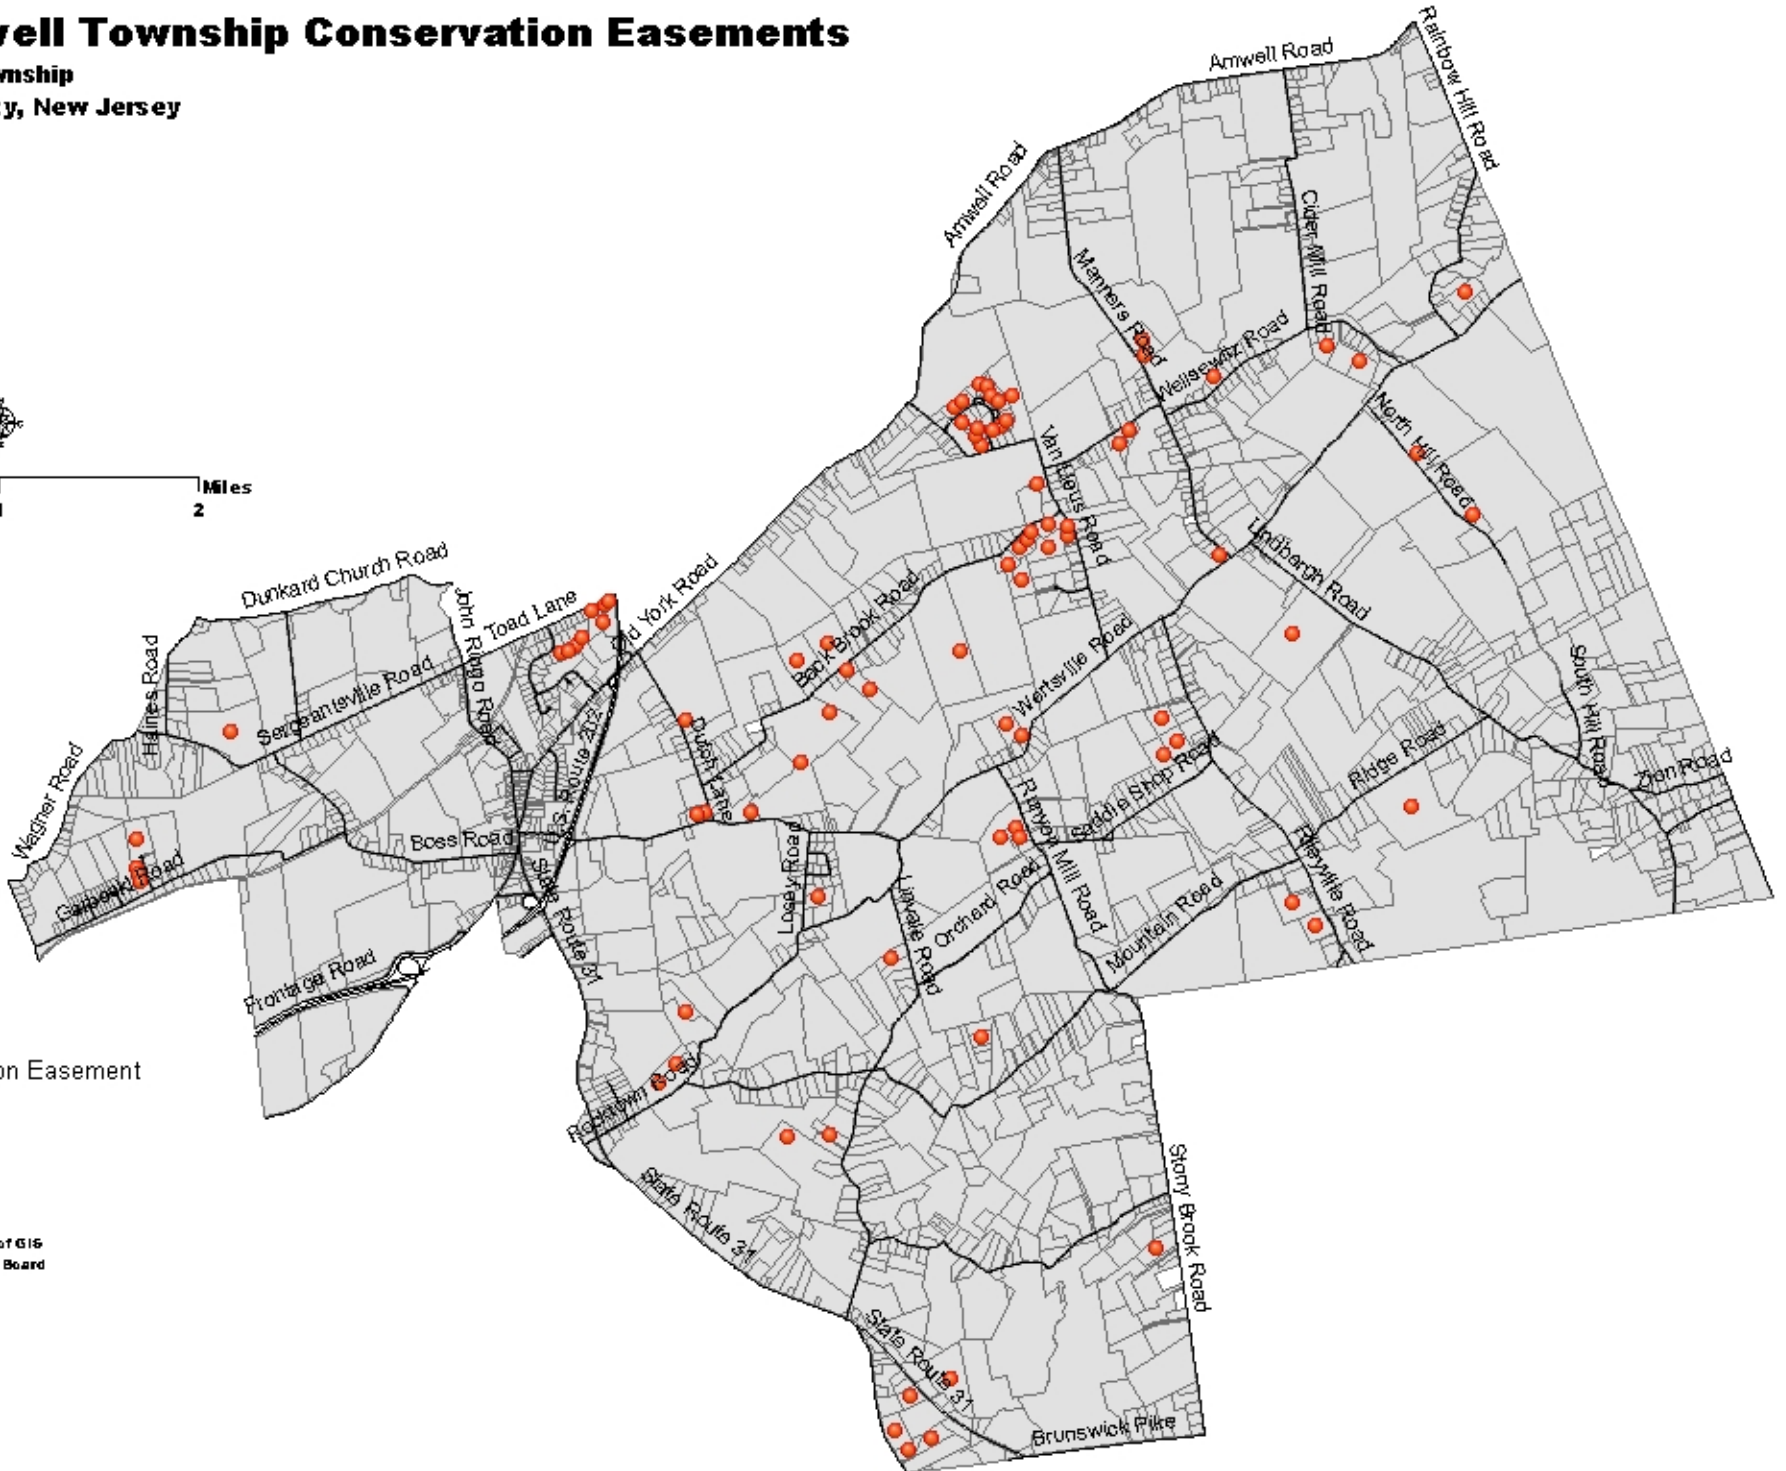

East Amwell Township Conservation Easements

East Amwell Township

Hunterdon County, New Jersey

December 2010

Legend

● Conservation Easement

■ Parcel

— Road

Data Sources:
Hunterdon County Division of GIS
Hunterdon County Planning Board
Banisch Associates, Inc.