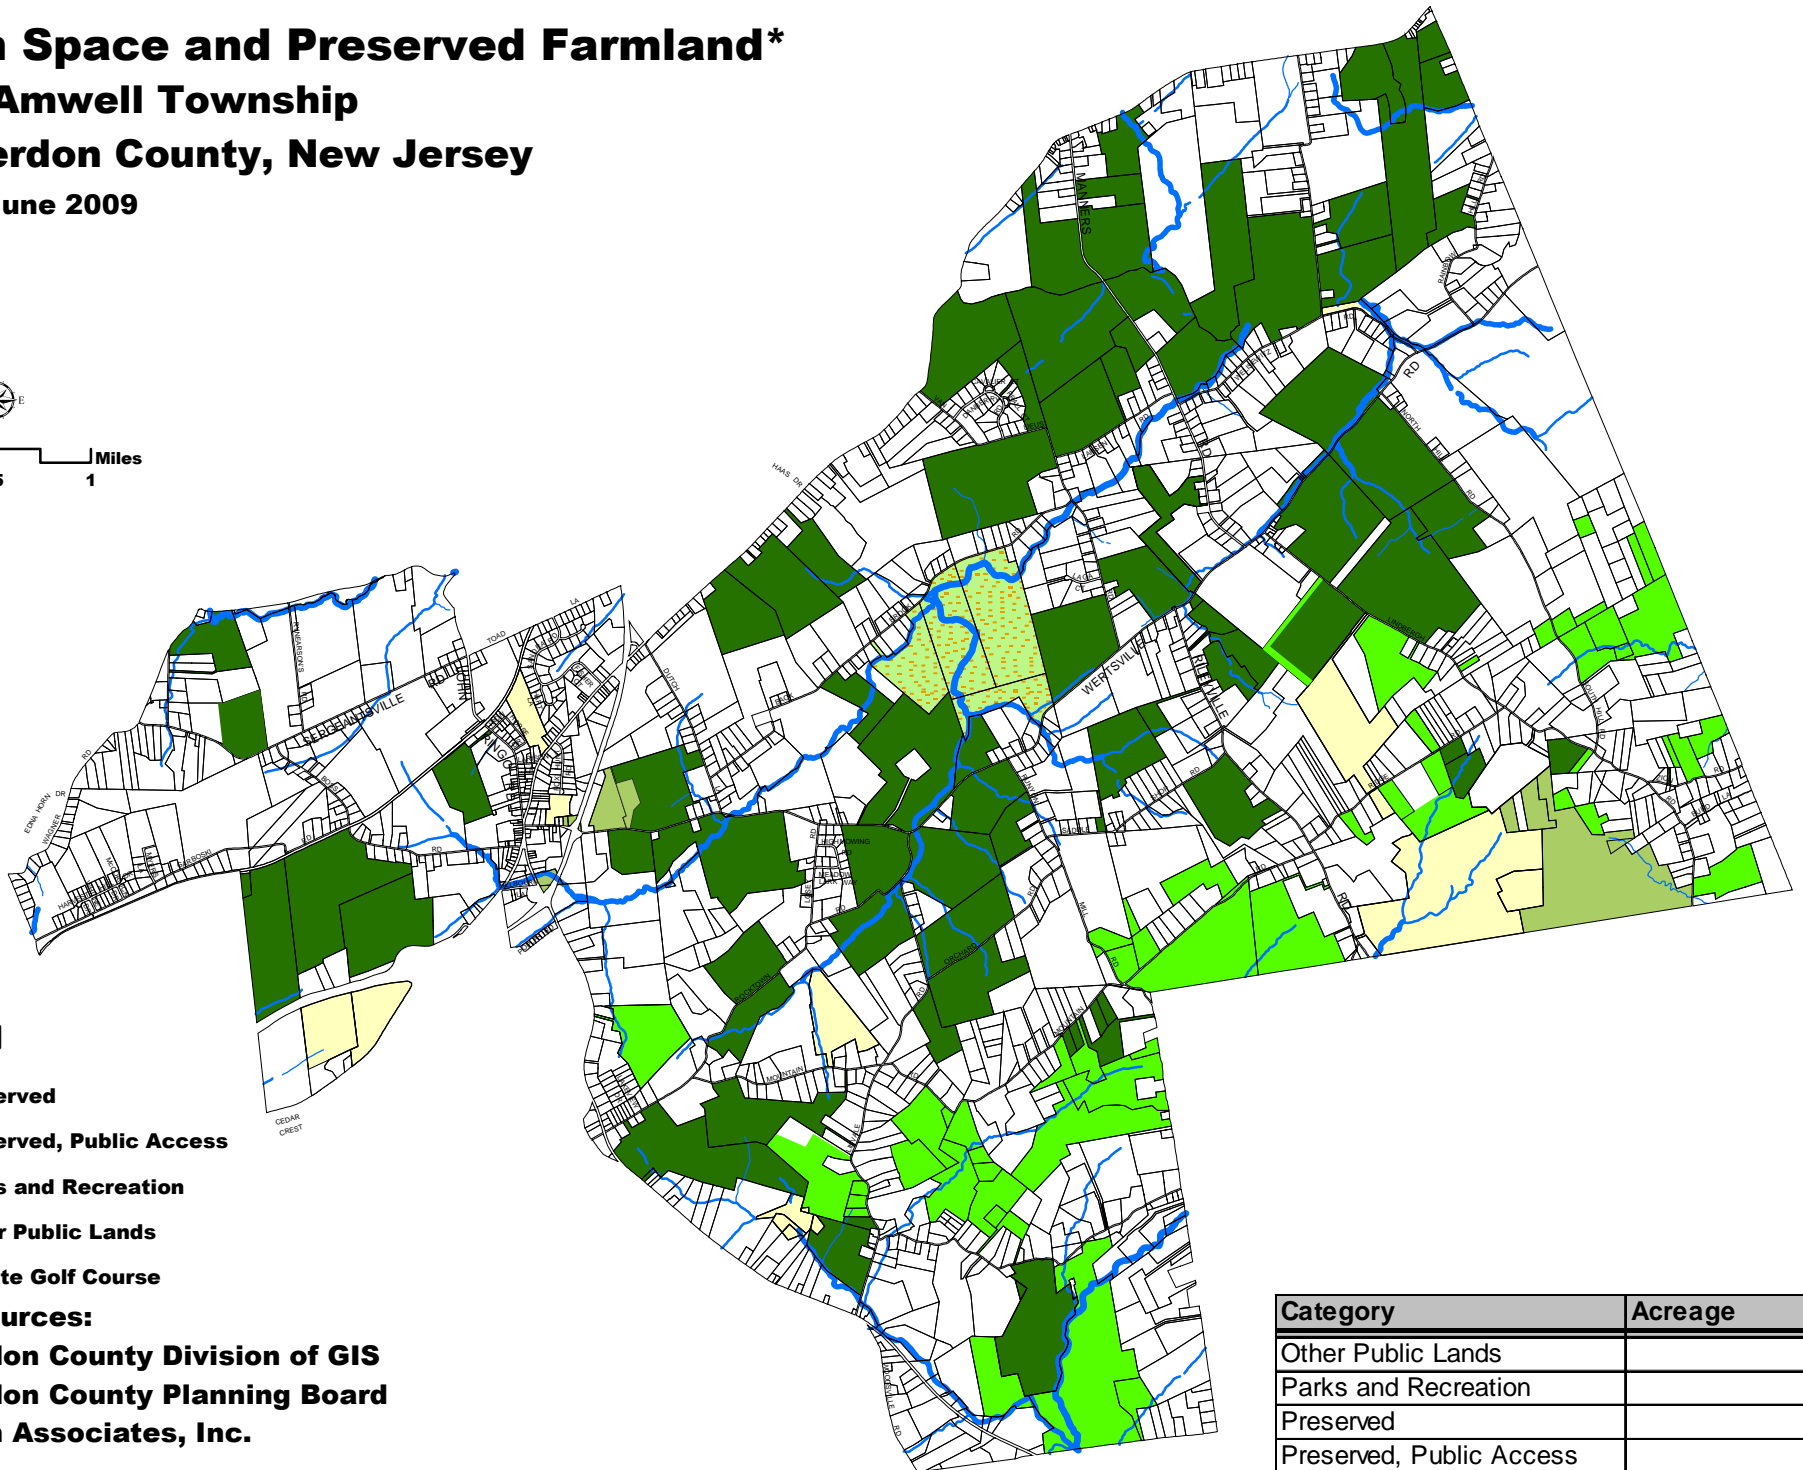

Open Space and Preserved Farmland*

East Amwell Township

Hunterdon County, New Jersey

*As of June 2009

0 0.5 1 Miles

Legend

- Preserved
- Preserved, Public Access
- Parks and Recreation
- Other Public Lands
- Private Golf Course