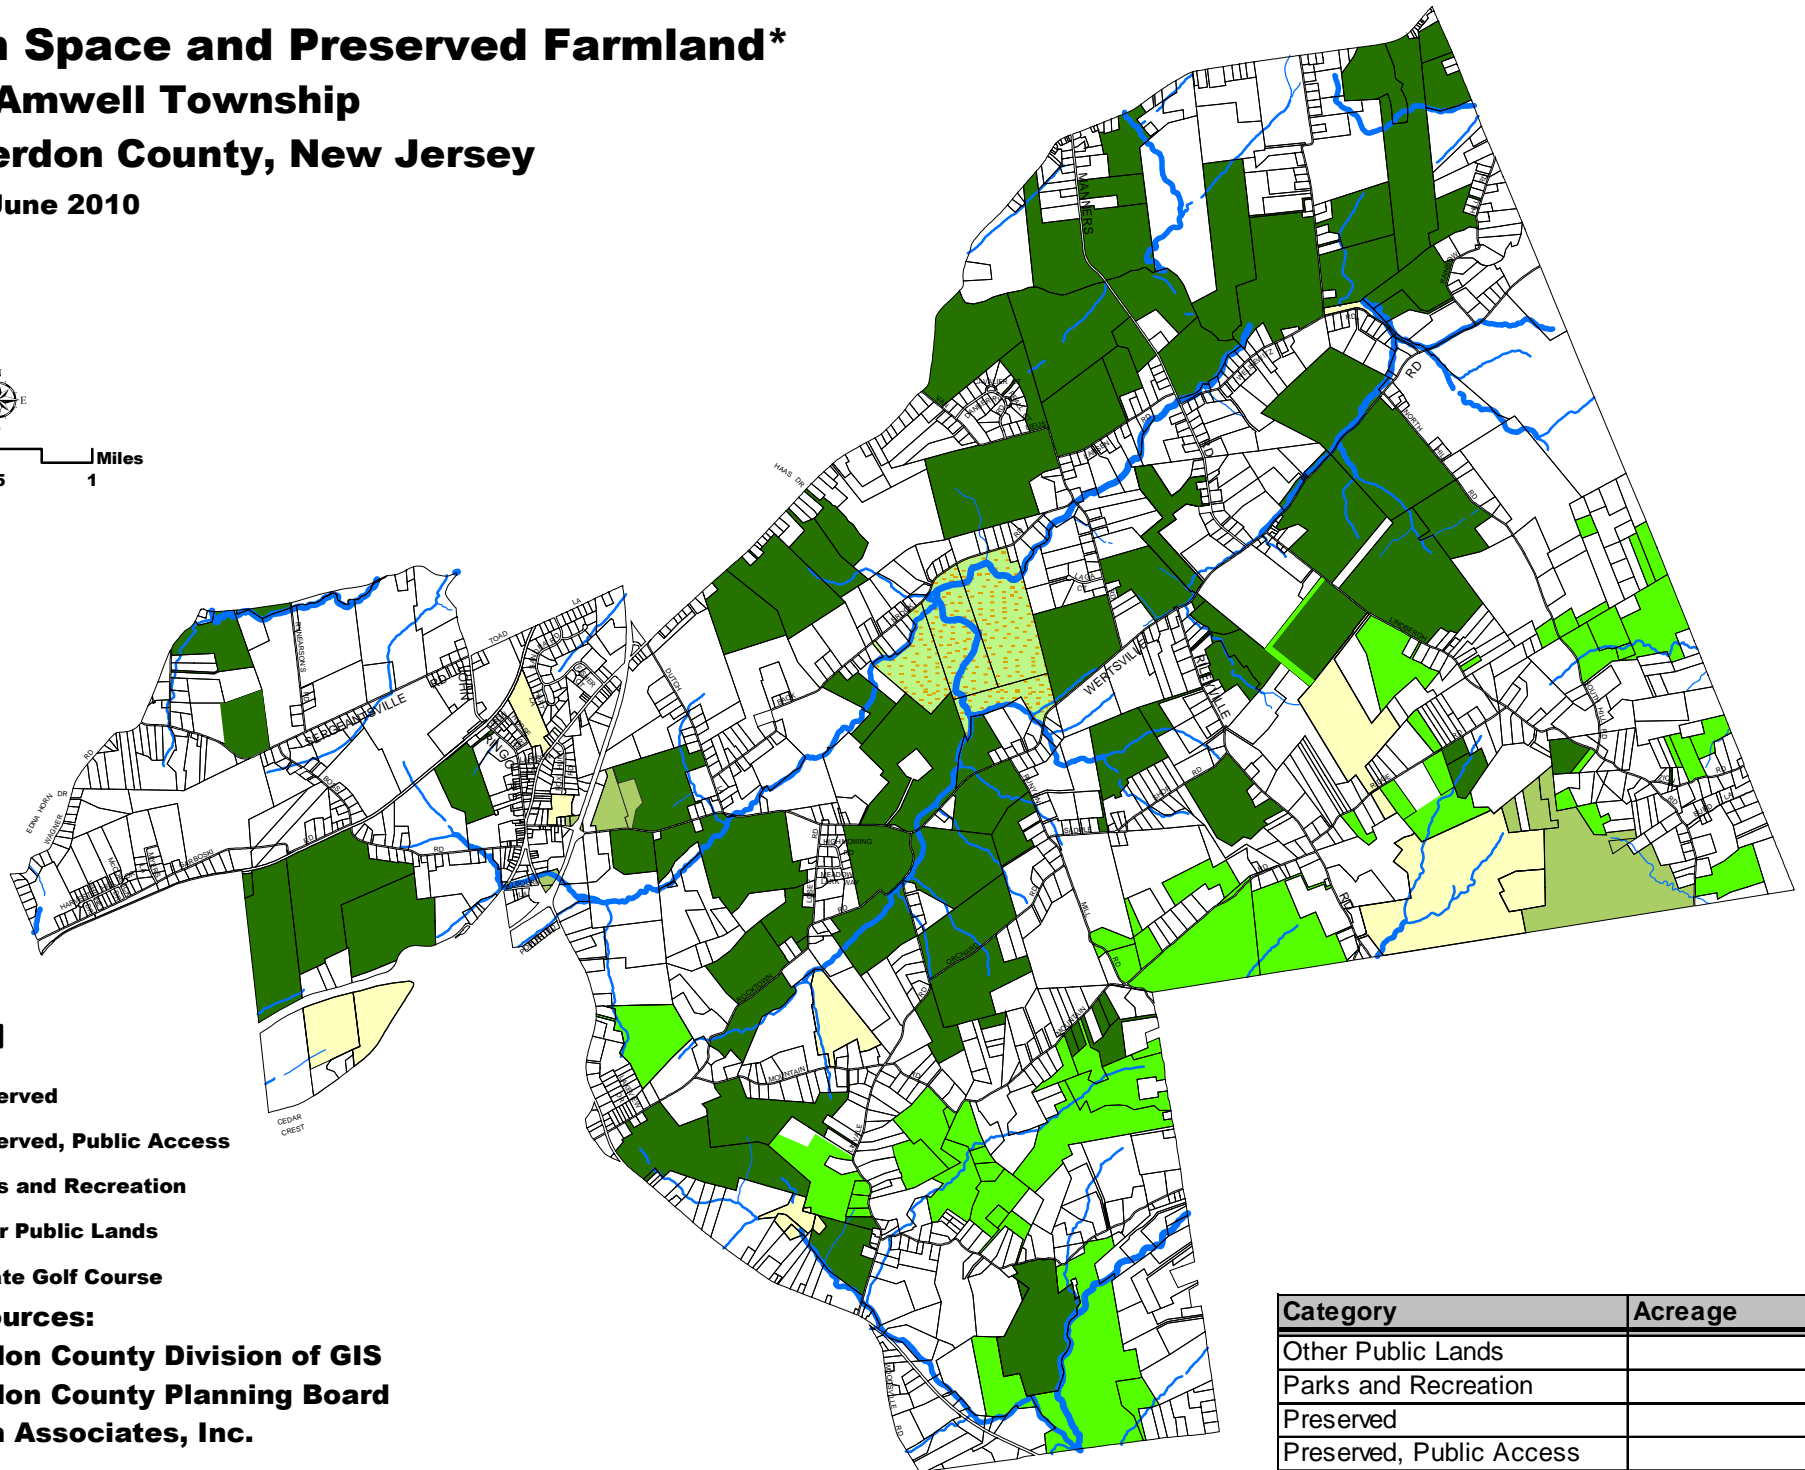

Open Space and Preserved Farmland*

East Amwell Township

Hunterdon County, New Jersey

*As of June 2010

0 0.5 1 Miles

Legend

- Preserved
- Preserved, Public Access
- Parks and Recreation
- Other Public Lands
- Private Golf Course